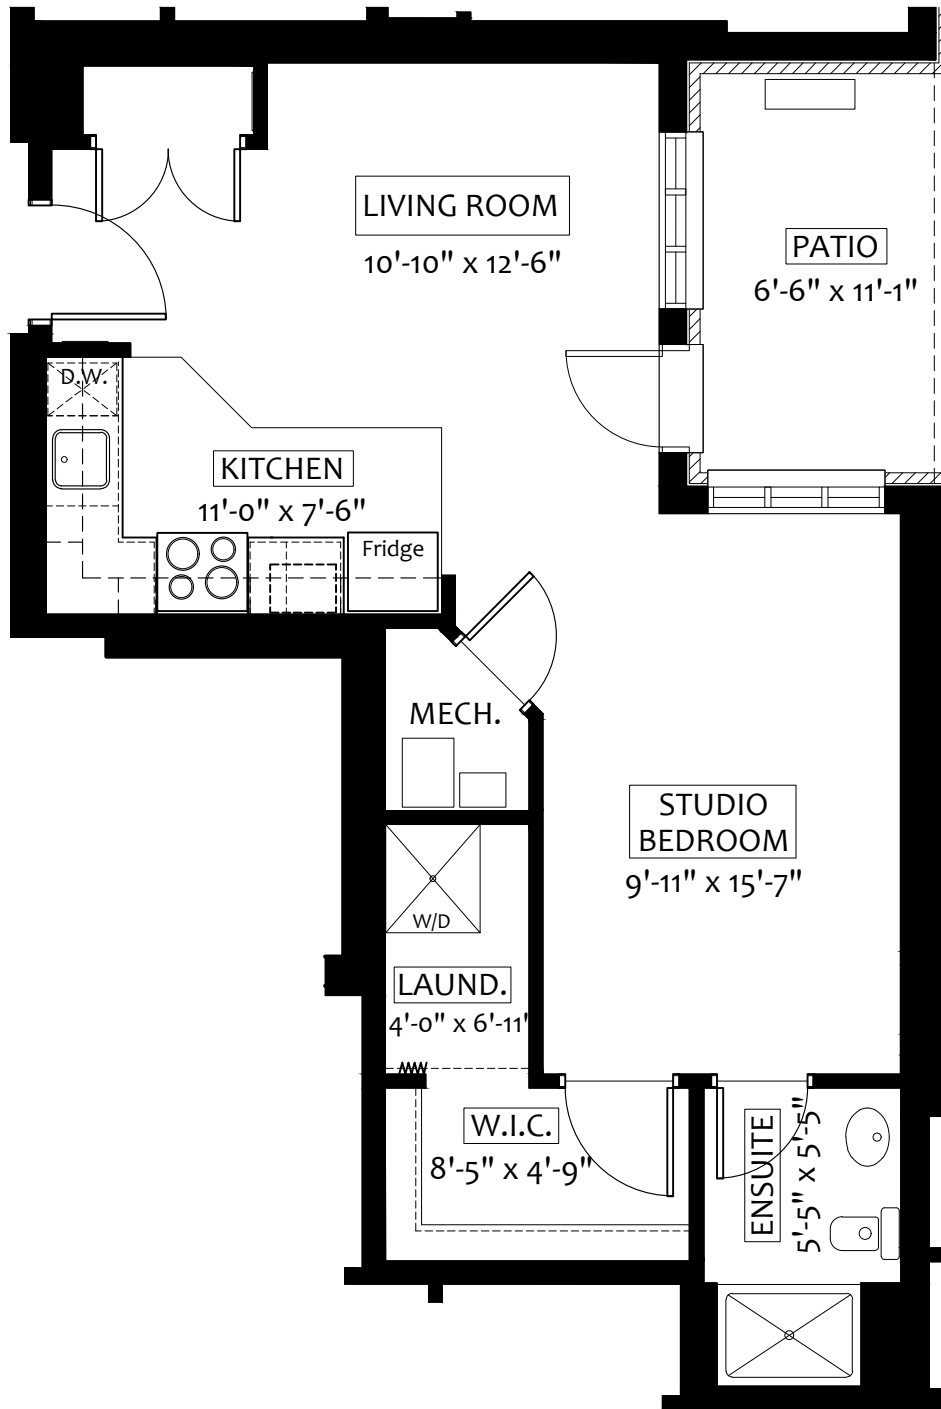

Wellings[®]
OF STITTSVILLE

UNIT AREAS MAY VARY. SOME UNITS OF THE SAME TYPE WILL BE REVERSED. SEE KEY PLANS.

Cattail

STUDIO
700 Square Feet

UNIT AREAS MAY VARY. SOME UNITS OF THE SAME TYPE WILL BE REVERSED. SEE KEY PLANS.

Cattail
STUDIO
700 Square Feet