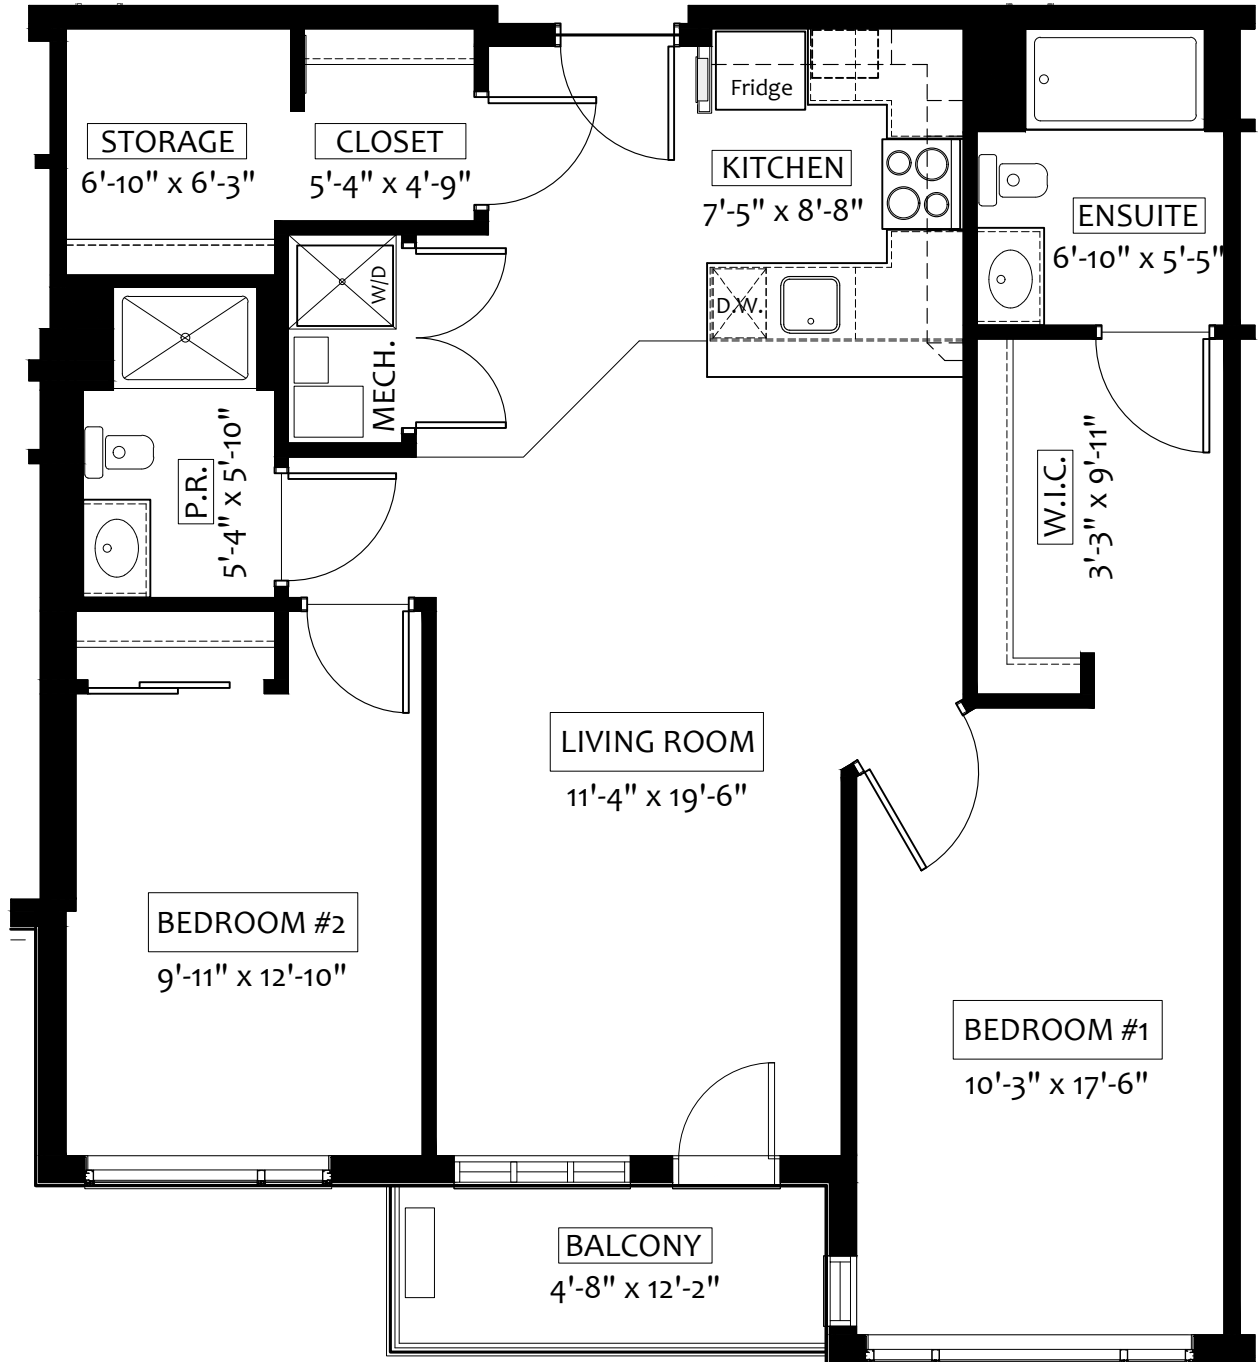

Wellings[®]
OF STITTSVILLE

UNIT AREAS MAY VARY. SOME UNITS OF THE SAME TYPE WILL BE REVERSED. SEE KEY PLANS.

Balsam Fir

2 BEDROOM
1182 Square Feet

UNIT AREAS MAY VARY. SOME UNITS OF THE SAME TYPE WILL BE REVERSED. SEE KEY PLANS.

Balsam Fir
2 BEDROOM
1182 Square Feet